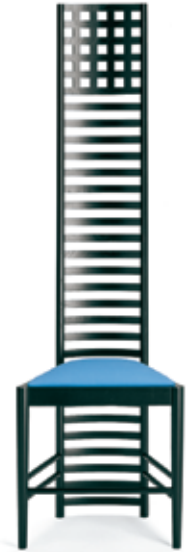

Mackintosh Collection

M A L I K

Gallery Collection

Willow

MC-C-1201

H 47" x D 16 1/4" x W 37"

Ladderback

MC-C-1202

H 55 1/2" x D 15 1/2" x W 16 1/4" x SH 17"

Argyle

MC-C-1203

H 53 1/2" x D 18 1/4" x W 19" x SH 18"

Argyle Carver

MC-C-1204

H 54 1/2" x D 18 1/2" x W 19" x SH 18"

**Charles Rennie Mackintosh
(1868-1928)**

Candida Side Chair

MC-C-1205

H 29 1/2" x D 17 3/4" x W 19 1/4" x SH 18"

Candida Armchair

MC-C-1206

H 29 1/2" x D 17 3/4" x W 20 1/2" x SH 18"

Highback Ingram

MC-C-1207

H 59" x D 17 3/4" x W 18 1/2" x SH 17"

M A L I K

Gallery Collection

MC-C-1201 Willow

H 47" x D 16 1/4" x W 37"

Upholstered settee in black lacquered ashwood with curved back and storage below seat. Foam seat upholstered with leather or fabric.